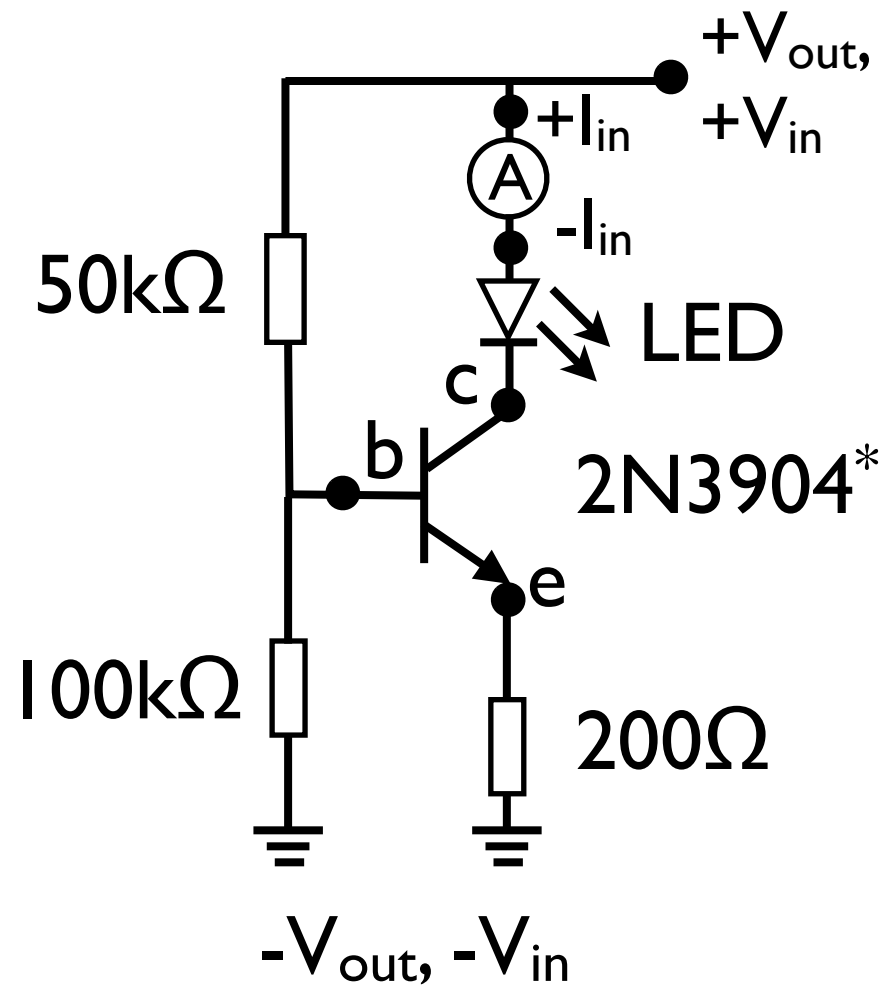

automatic
night light

current
source

*or 2N2222